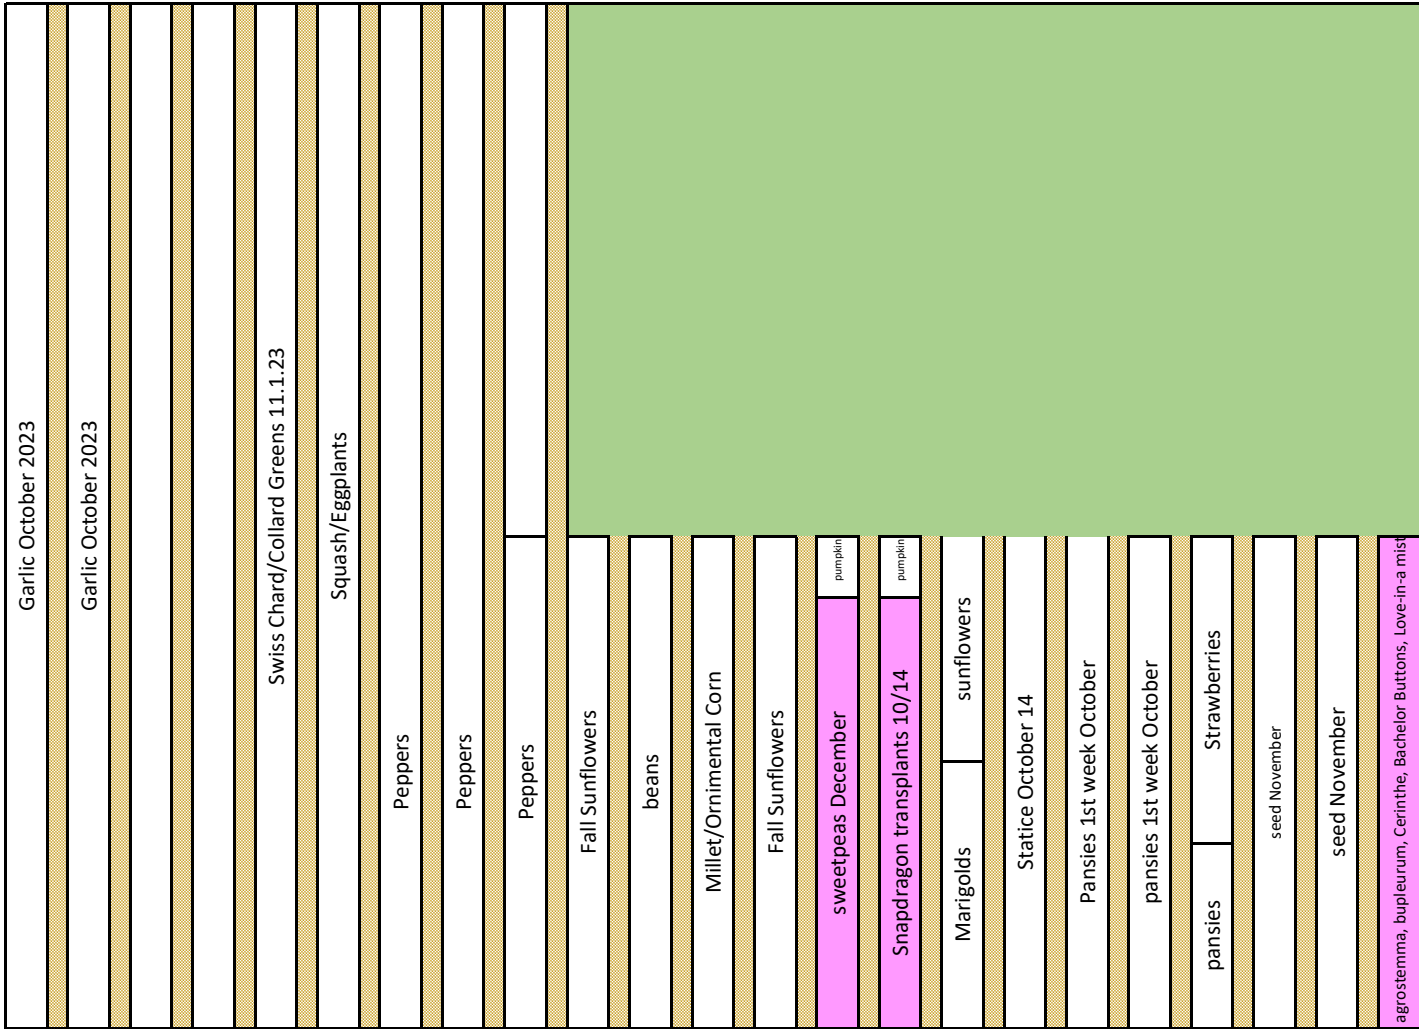

1 block = 2 ft

Row

100
98
96
94
92
90
88
86
84
82
80
78
76
74
72
70
68
66
64
62
60
58
56
54
52
50
48
46
44
42
40
38
36
34
32
30
28
26
24
22
20
18
16
14
12
10
8
6
4
2

row 1: golden yellow, Oklahoma ivory, scarlet, mix
row 2: Celosia, Amaranth,

1
2
3
4
5
6
7
8
9
10
11
12
13
14
15
16
17
18
19
20
21
22
23

Amaranth Hopi red dye
Amaranth love lies bleeding red
Amaranth coral fountain
Amaranth Aurelia verde

Endurance orange marigolds
Marvel II yellow marigold
Super hero spry marigold
Middle 1/3
Fubenza cosmo

Versailles mix cosmo
Back 1/3
crystal beauty celosia
back half
Zinnia queen red lime

Oklahoma scarlet
Queen lime with blotch
Oklahoma white
Oriole zinnia

Garlic followed by Okra

Between tomatoes front half